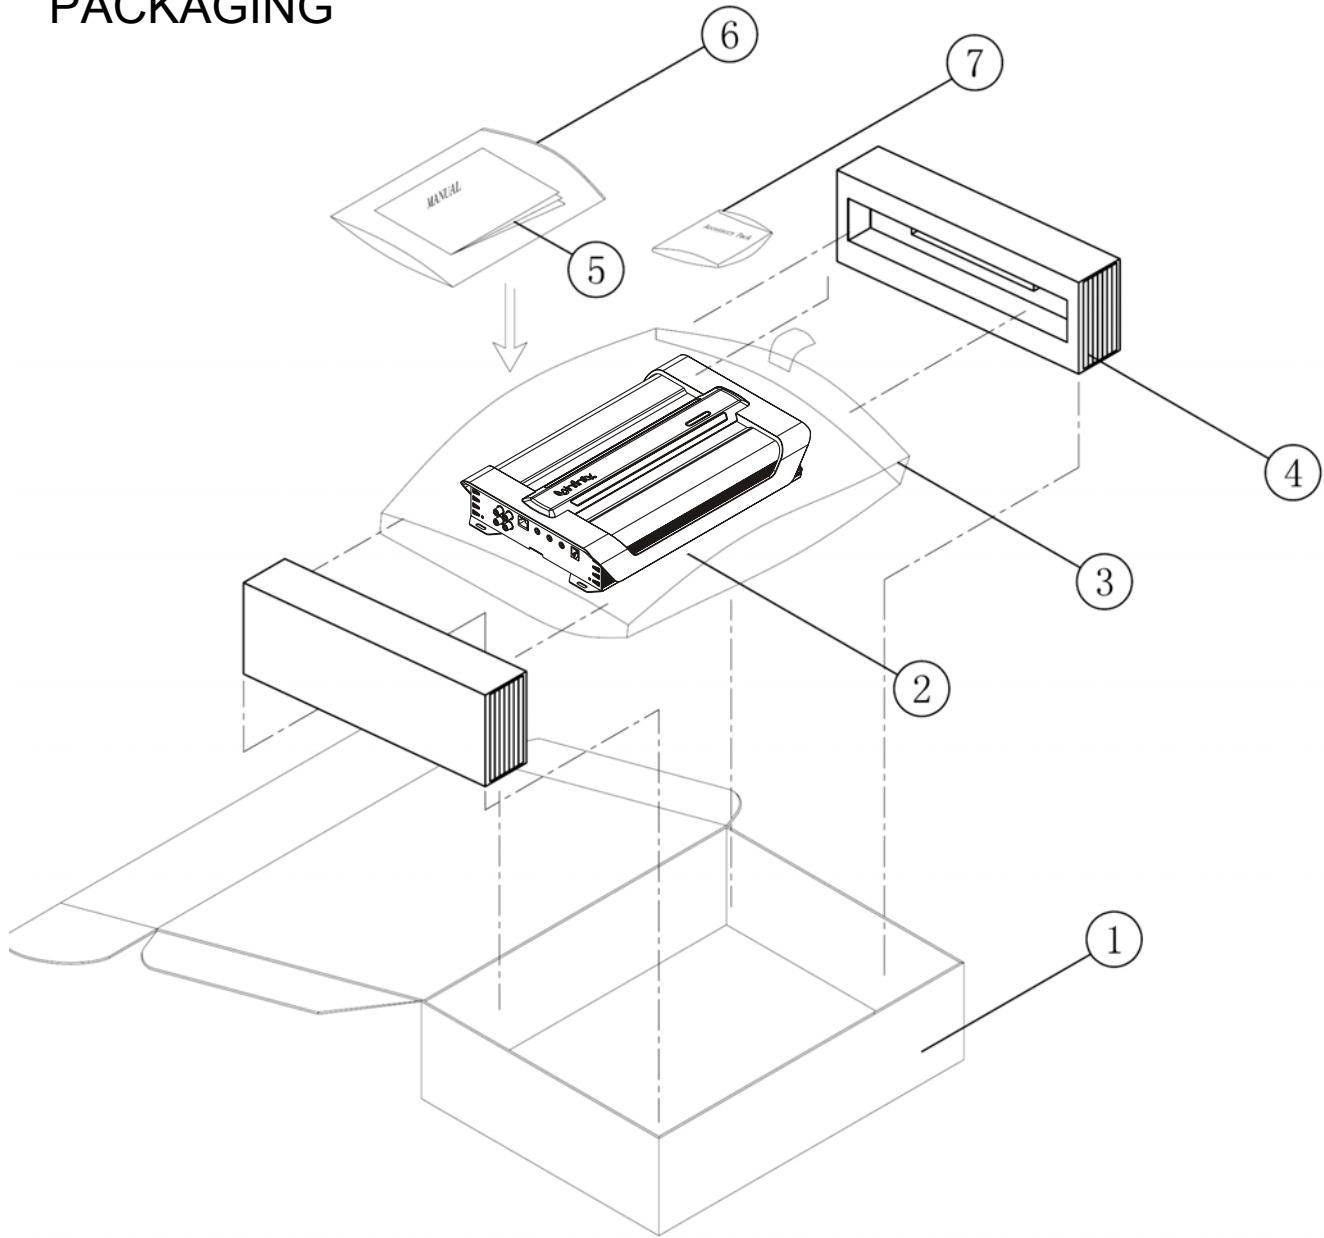

# PACKAGING

Item	Part Number	Description	Qty
1	CH4482901202	Outer Carton	1
2	REF1600a	REF1600a Amplifier	1
3		Plastic Bag	1
4	BZL279112001	Packing Foam	1
5	Visit <a href="http://Infinitysystems.com">Infinitysystems.com</a>	Owner's manual	1
6		Plastic Bag	1
7		Accessory kit consisting of:	1
	LS1CJ0402507	Mounting Screws	4
	1601-253G-00	SPARE 25A FUSES	3
	REMOTE REF AMP	Remote Level Control	1
	2100-0009-04	(RJ11) control cable	1